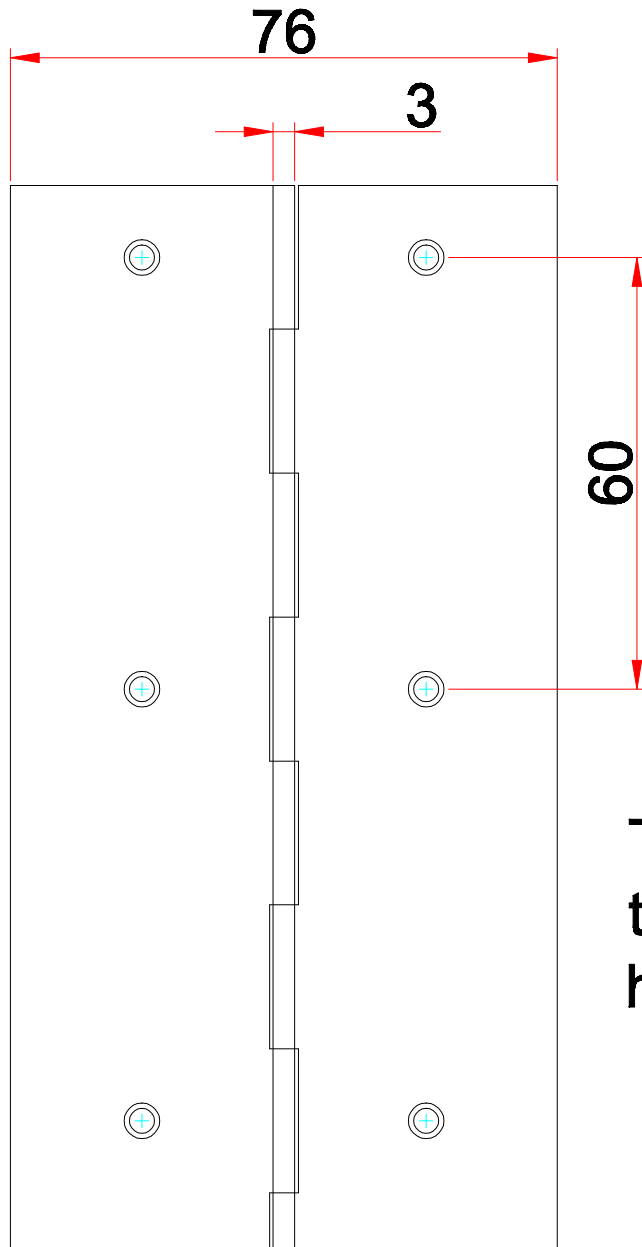

**Piano hinge
is 1800mm
length**

**Thickness of
the leaf on the
hinge is 1.2mm**