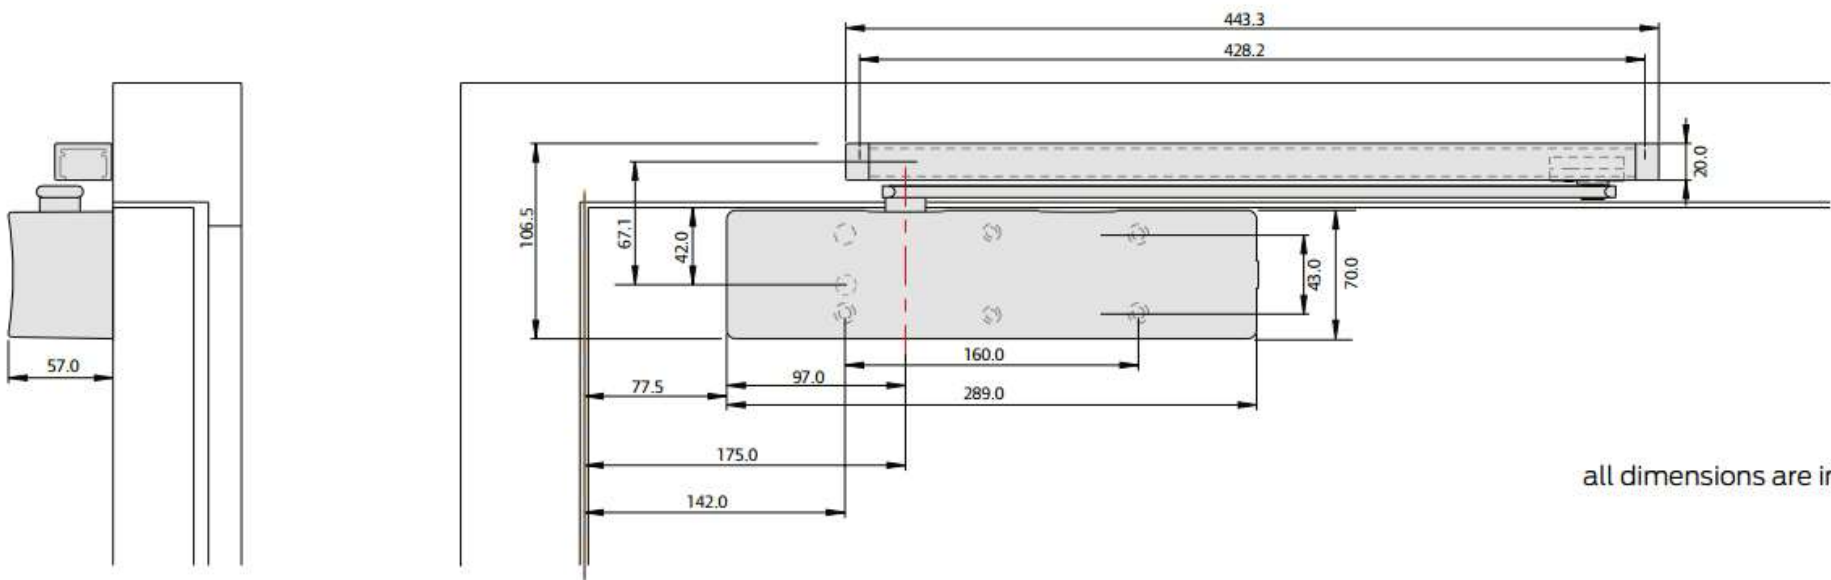

Standard closers with/without mechanical hold open (door mounted - pull side shown).

all dimensions are in mm