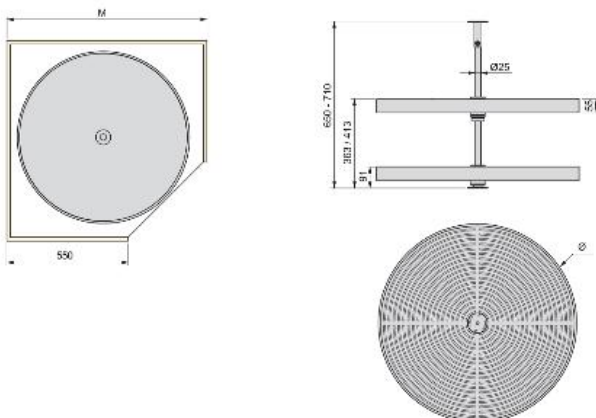

## Shelvo circular tray set

Shelvo system

### Specifications

Ø	M		Cod.	Finishing
710	800	1	<b>8929021</b>	Grey plastic
710	800	1	<b>8929015</b>	White plastic
810	900	1	<b>8929121</b>	Grey plastic
810	900	1	<b>8929115</b>	White plastic

### Diagram