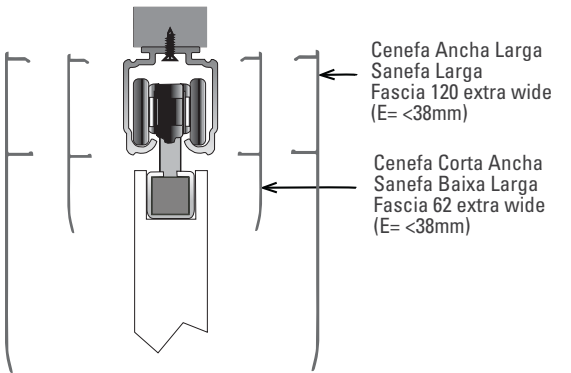

1

1.2

2

3

4

5

6

7

Conector Muro  
Conector Lateral  
Wall Mounting Bracket

Conector Muro Ancho  
Conector Lateral Largo  
Wide Wall Mounting Bracket

Cenefa Ancha Larga  
Sanefa Larga  
Fascia 120 extra wide  
(E= <38mm)

Cenefa Corta Ancha  
Sanefa Baixa Larga  
Fascia 62 extra wide  
(E= <38mm)