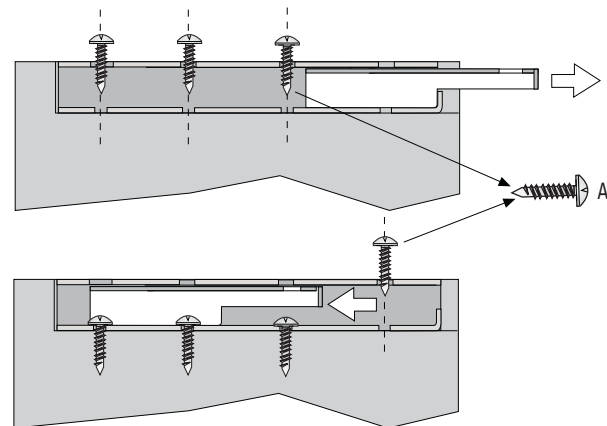

1

1.2

2

3

4

5

6

7

Conector Muro  
Conector Lateral  
Wall Mounting Bracket

Conector Muro Ancho  
Conector Lateral Largo  
Wide Wall Mounting Bracket

Cenefa Ancha Larga  
Sanefa Larga  
Fascia 120 extra wide  
(E= <38mm)

Cenefa Corta Ancha  
Sanefa Baixa Larga  
Fascia 62 extra wide  
(E= <38mm)