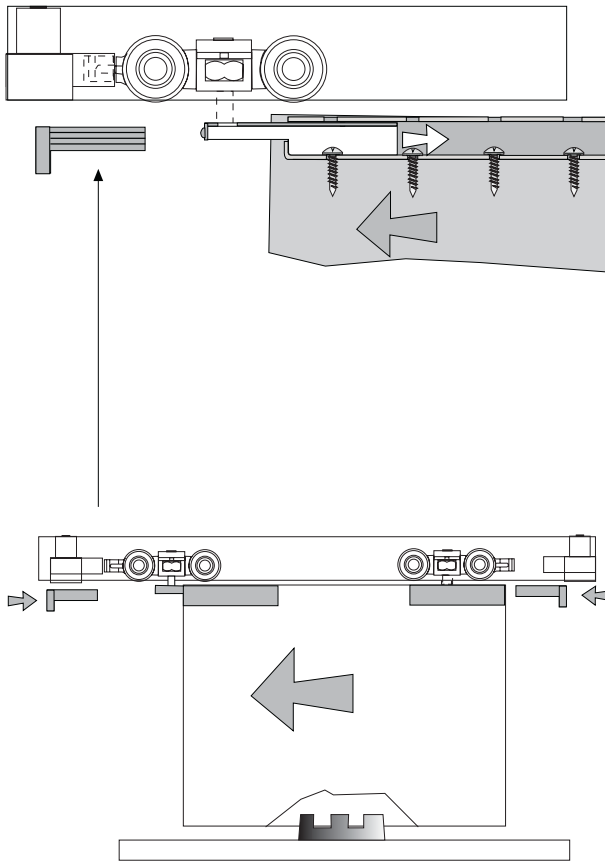

1

1.2

2

3

4

5

6

7

Conector Muro  
Conector Lateral  
Wall Mounting Bracket

Conector Muro Ancho  
Conector Lateral Largo  
Wide Wall Mounting Bracket

Cenefa Ancha Larga  
Sanefa Larga  
Fascia 120 extra wide  
(E= <38mm)

Cenefa Corta Ancha  
Sanefa Baixa Larga  
Fascia 62 extra wide  
(E= <38mm)