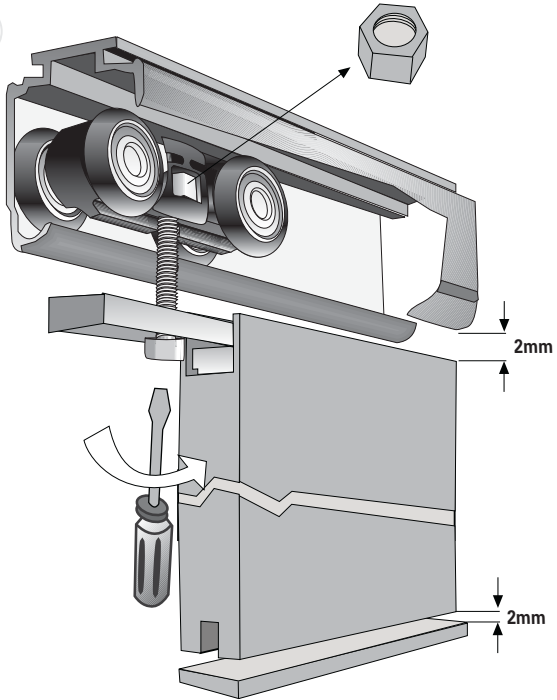

1

1.2

2

3

4

5

6

7

Conector Muro  
Conector Lateral  
Wall Mounting Bracket

Conector Muro Ancho  
Conector Lateral Largo  
Wide Wall Mounting Bracket

Cenefa Ancha Larga  
Sanefa Larga  
Fascia 120 extra wide  
(E= <38mm)

Cenefa Corta Ancha  
Sanefa Baixa Larga  
Fascia 62 extra wide  
(E= <38mm)