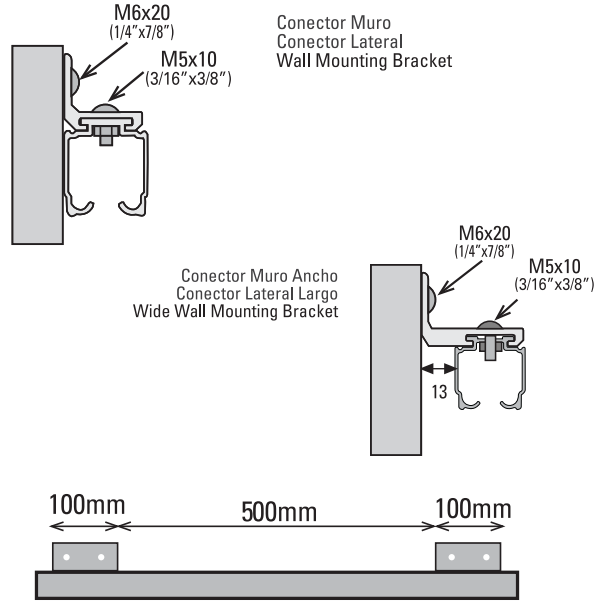

1

1.2

2

3

4

5

6

7

Conector Muro  
Conector Lateral  
Wall Mounting Bracket

Conector Muro Ancho  
Conector Lateral Largo  
Wide Wall Mounting Bracket

Cenefa Ancha Larga  
Sanefa Larga  
Fascia 120 extra wide  
(E= <38mm)

Cenefa Corta Ancha  
Sanefa Baixa Larga  
Fascia 62 extra wide  
(E= <38mm)