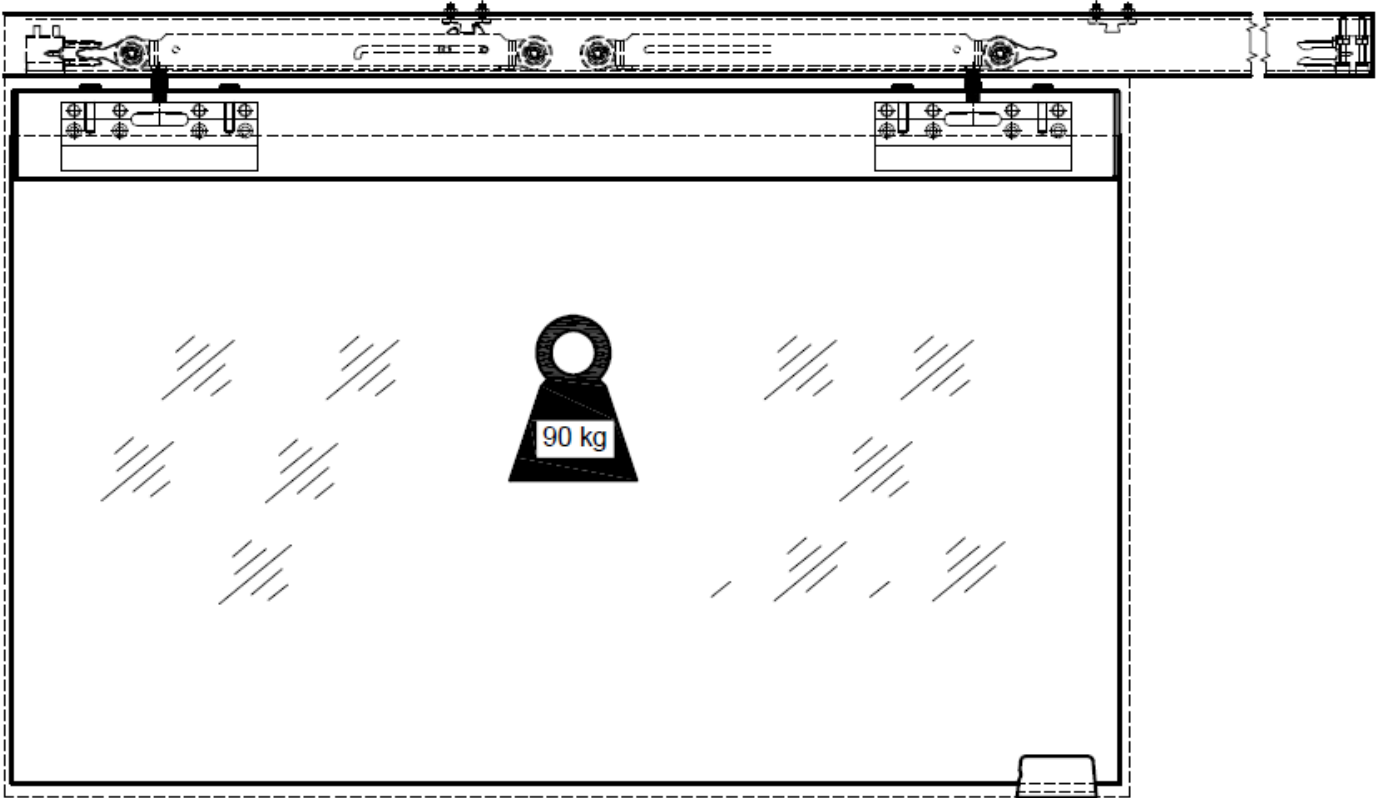

(Glass DOORS)

FOR TOP HUNG STRAIGHT Glass DOORS MAX 90KG EACH

Configuration