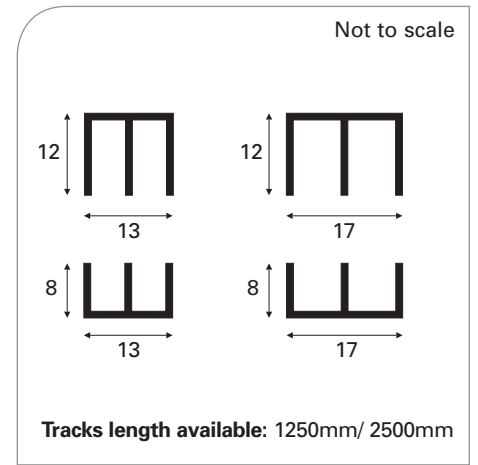

Dura and Durus

	Dura	Durus
Glass thickness	4mm	6mm

The Dura and Durus are twin track systems for 4mm and 6mm glass sliding doors on bi-passing cabinet and cupboards. The top and bottom track are precision aluminium profiles in a silver anodised finish. The bottom track has grey nylon continuous slides. Normally supplied in kits containing top and bottom tracks complete with slides. No glass drilling or cutting required. No locking device is available.