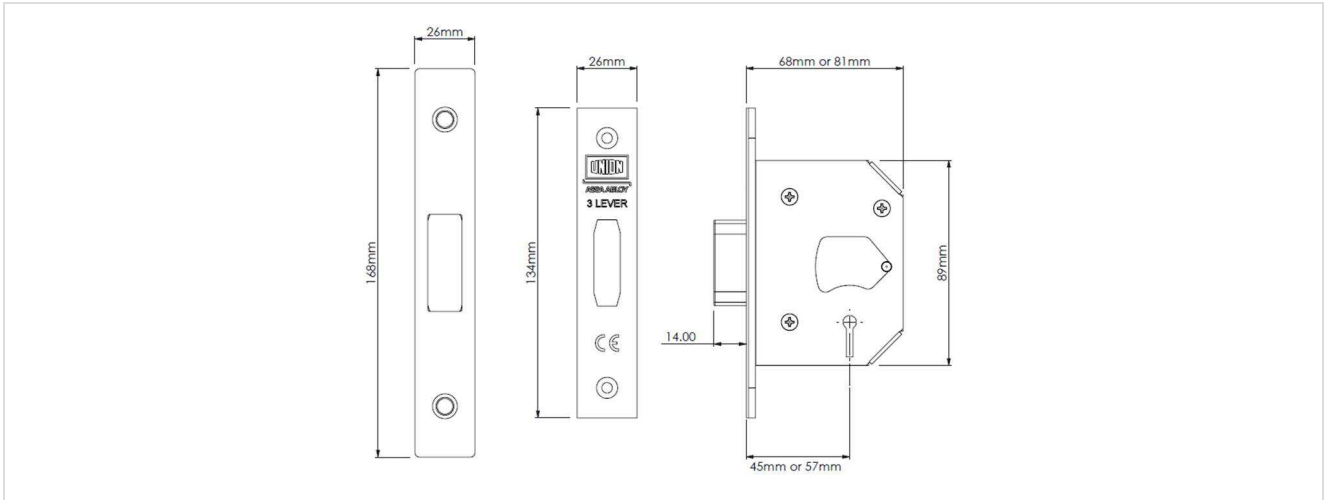

StrongBOLT

2103

3 Lever Deadlock

Technical Design:

Variants:

Code	Description
J2103S-SS-2.5	S.BOLT 3 LVR D.LOCK, SS FINISH, 2.5"CASE,
J2103S-SS-3.0	S.BOLT 3 LVR D.LOCK, SS FINISH, 3"CASE,
J2103S-PB-2.5	S.BOLT 3 LVR D.LOCK, PB FINISH, 2.5"CASE,
J2103S-PB-3.0	S.BOLT 3 LVR D.LOCK, PB FINISH, 3"CASE,
Y2103S-PB-2.5	S.BOLT 3 LVR D.LOCK, PB, 2.5"CASE, VISI
Y2103S-PB-3.0	S.BOLT 3 LVR D.LOCK, PB, 3"CASE, VISI
Y2103S-SS-2.5	S.BOLT 3 LVR D.LOCK, SS, 2.5"CASE, VISI
Y2103S-SS-3.0	S.BOLT 3 LVR D.LOCK, SS, 3"CASE, VISI
JP2103S-SS-2.5	3 LEVER DEADLOCK SQR FOREND TO PASS