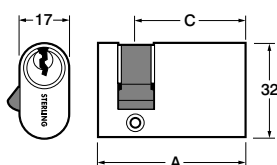

A From 41 to 61mm
C From 30 to 50mm

- Extensive range of sizes
- Solid brass body & plug
- Anti pick pins
- Pin tumbler locking mechanism
- Rustproof springs
- Supplied with 3 nickel plated Keys
- Large number of key differs
- Standard section keyway
- 30° Din cam
- Polished brass & nickel plated options
- Available boxed or display packed
- 10 year guarantee

UK Oval Cylinders

Double Oval Cylinders

A 60, 70 or 80mm
B 30,35 or 40mm
C 30,35 or 40mm

Thumbturn Oval Cylinders

A 70mm
B 35mm
C 35mm

Single Oval Cylinders

A 39.5, 44.5 or 49.5mm
C 28.5, 33.5 or 38.5mm

- Solid brass body & plug
- Anti pick pins
- 5 pin tumbler locking mechanism
- Rustproof springs
- Supplied with 3 nickel plated Keys
- Large number of key differs
- Standard section keyway
- Offset cam
- Polished brass & nickel plated options
- Available boxed or display packed
- 10 year guarantee