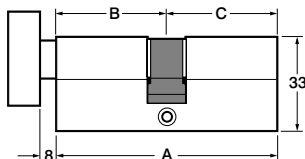

Cylinders

Euro Profile Cylinders

Double Euro Cylinders

A From 60 to 100mm
B From 30 to 60mm
C From 30 to 60mm

Thumbturn Euro Cylinders

A From 60 to 100mm
B From 30 to 60mm
C From 30 to 60mm

Single Euro Cylinders

A From 41 to 61mm
C From 30 to 50mm

- Extensive range of sizes
- Solid brass body & plug
- Anti pick pins
- Pin tumbler locking mechanism
- Rustproof springs
- Supplied with 3 nickel plated Keys
- Large number of key differs
- Standard section keyway
- 30° Din cam
- Polished brass & nickel plated options
- Available boxed or display packed
- 10 year guarantee

UK Oval Cylinders

Double Oval Cylinders

A 60, 70 or 80mm
B 30,35 or 40mm
C 30,35 or 40mm

Thumbturn Oval Cylinders

A 70mm
B 35mm
C 35mm

Single Oval Cylinders

A 39.5, 44.5 or 49.5mm
C 28.5, 33.5 or 38.5mm

- Solid brass body & plug
- Anti pick pins
- 5 pin tumbler locking mechanism
- Rustproof springs
- Supplied with 3 nickel plated Keys
- Large number of key differs
- Standard section keyway
- Offset cam
- Polished brass & nickel plated options
- Available boxed or display packed
- 10 year guarantee