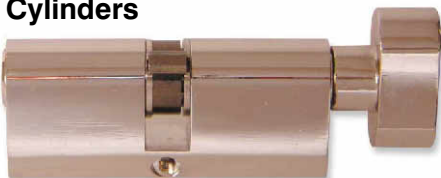

Cylinders

Euro Profile Cylinders

Double Euro Cylinders

A From 60 to 100mm
B From 30 to 60mm
C From 30 to 60mm

Thumbturn Euro Cylinders

A From 60 to 100mm
B From 30 to 60mm
C From 30 to 60mm

Single Euro Cylinders

A From 41 to 61mm
C From 30 to 50mm

- Extensive range of sizes
- Solid brass body & plug
- Anti pick pins
- Pin tumbler locking mechanism
- Rustproof springs
- Supplied with 3 nickel plated Keys
- Large number of key differs
- Standard section keyway
- 30° Din cam
- Polished brass & nickel plated options
- Available boxed or display packed
- 10 year guarantee

UK Oval Cylinders

Double Oval Cylinders

A 60, 70 or 80mm
B 30,35 or 40mm
C 30,35 or 40mm

Thumbturn Oval Cylinders

A 70mm
B 35mm
C 35mm

Single Oval Cylinders

A 39.5, 44.5 or 49.5mm
C 28.5, 33.5 or 38.5mm

- Solid brass body & plug
- Anti pick pins
- 5 pin tumbler locking mechanism
- Rustproof springs
- Supplied with 3 nickel plated Keys
- Large number of key differs
- Standard section keyway
- Offset cam
- Polished brass & nickel plated options
- Available boxed or display packed
- 10 year guarantee