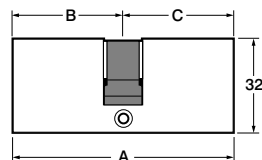

Cylinders

Euro Profile Cylinders

Double Euro Cylinders

A From 60 to 100mm
B From 30 to 60mm
C From 30 to 60mm

Thumbturn Euro Cylinders

A From 60 to 100mm
B From 30 to 60mm
C From 30 to 60mm

Single Euro Cylinders

A From 41 to 61mm
C From 30 to 50mm

- Extensive range of sizes
- Solid brass body & plug
- Anti pick pins
- Pin tumbler locking mechanism
- Rustproof springs
- Supplied with 3 nickel plated Keys
- Large number of key differs
- Standard section keyway
- 30° Din cam
- Polished brass & nickel plated options
- Available boxed or display packed
- 10 year guarantee

UK Oval Cylinders

Double Oval Cylinders

A 60, 70 or 80mm
B 30,35 or 40mm
C 30,35 or 40mm

Thumbturn Oval Cylinders

A 70mm
B 35mm
C 35mm

Single Oval Cylinders

A 39.5, 44.5 or 49.5mm
C 28.5, 33.5 or 38.5mm

- Solid brass body & plug
- Anti pick pins
- 5 pin tumbler locking mechanism
- Rustproof springs
- Supplied with 3 nickel plated Keys
- Large number of key differs
- Standard section keyway
- Offset cam
- Polished brass & nickel plated options
- Available boxed or display packed
- 10 year guarantee