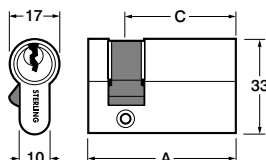

Cylinders

Euro Profile Cylinders

Double Euro Cylinders

A From 60 to 100mm
B From 30 to 60mm
C From 30 to 60mm

Thumbturn Euro Cylinders

A From 60 to 100mm
B From 30 to 60mm
C From 30 to 60mm

Single Euro Cylinders

A From 41 to 61mm
C From 30 to 50mm

- Extensive range of sizes
- Solid brass body & plug
- Anti pick pins
- Pin tumbler locking mechanism
- Rustproof springs
- Supplied with 3 nickel plated Keys
- Large number of key differs
- Standard section keyway
- 30° Din cam
- Polished brass & nickel plated options
- Available boxed or display packed
- 10 year guarantee

UK Oval Cylinders

Double Oval Cylinders

A 60, 70 or 80mm
B 30,35 or 40mm
C 30,35 or 40mm

Thumbturn Oval Cylinders

A 70mm
B 35mm
C 35mm

Single Oval Cylinders

A 39.5, 44.5 or 49.5mm
C 28.5, 33.5 or 38.5mm

- Solid brass body & plug
- Anti pick pins
- 5 pin tumbler locking mechanism
- Rustproof springs
- Supplied with 3 nickel plated Keys
- Large number of key differs
- Standard section keyway
- Offset cam
- Polished brass & nickel plated options
- Available boxed or display packed
- 10 year guarantee