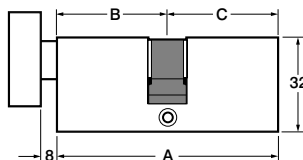

A From 41 to 61mm
C From 30 to 50mm

- Extensive range of sizes
- Solid brass body & plug
- Anti pick pins
- Pin tumbler locking mechanism
- Rustproof springs
- Supplied with 3 nickel plated Keys
- Large number of key differs
- Standard section keyway
- 30° Din cam
- Polished brass & nickel plated options
- Available boxed or display packed
- 10 year guarantee

UK Oval Cylinders

Double Oval Cylinders

A 60, 70 or 80mm
B 30,35 or 40mm
C 30,35 or 40mm

Thumbturn Oval Cylinders

A 70mm
B 35mm
C 35mm

Single Oval Cylinders

A 39.5, 44.5 or 49.5mm
C 28.5, 33.5 or 38.5mm

- Solid brass body & plug
- Anti pick pins
- 5 pin tumbler locking mechanism
- Rustproof springs
- Supplied with 3 nickel plated Keys
- Large number of key differs
- Standard section keyway
- Offset cam
- Polished brass & nickel plated options
- Available boxed or display packed
- 10 year guarantee