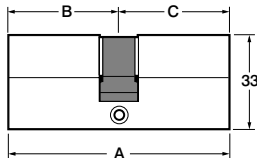

Cylinders

Euro Profile Cylinders

Double Euro Cylinders

A From 60 to 100mm
B From 30 to 60mm
C From 30 to 60mm

Thumbturn Euro Cylinders

A From 60 to 100mm
B From 30 to 60mm
C From 30 to 60mm

Single Euro Cylinders

A From 41 to 61mm
C From 30 to 50mm

- Extensive range of sizes
- Solid brass body & plug
- Anti pick pins
- Pin tumbler locking mechanism
- Rustproof springs
- Supplied with 3 nickel plated Keys
- Large number of key differs
- Standard section keyway
- 30° Din cam
- Polished brass & nickel plated options
- Available boxed or display packed
- 10 year guarantee

UK Oval Cylinders

Double Oval Cylinders

A 60, 70 or 80mm
B 30,35 or 40mm
C 30,35 or 40mm

Thumbturn Oval Cylinders

A 70mm
B 35mm
C 35mm

Single Oval Cylinders

A 39.5, 44.5 or 49.5mm
C 28.5, 33.5 or 38.5mm

- Solid brass body & plug
- Anti pick pins
- 5 pin tumbler locking mechanism
- Rustproof springs
- Supplied with 3 nickel plated Keys
- Large number of key differs
- Standard section keyway
- Offset cam
- Polished brass & nickel plated options
- Available boxed or display packed
- 10 year guarantee