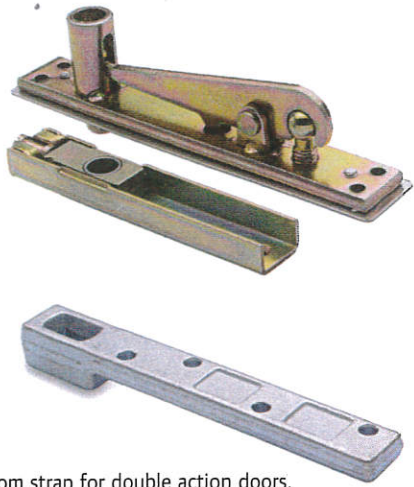

Double Action - Briton 2820 DAP

Two part top pivot accessory with lateral adjustment screw accessed from the edge of door.

Bottom strap for double action doors.

Double Action